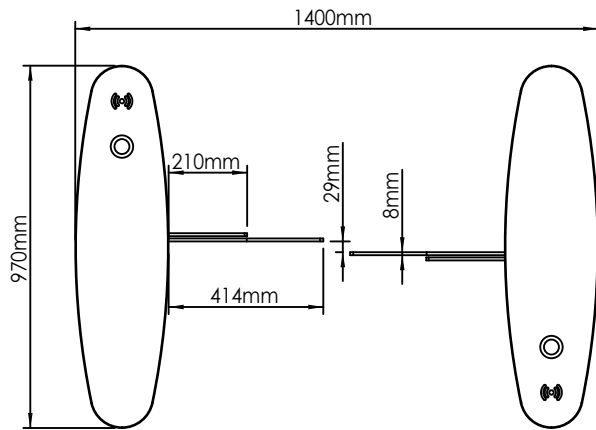

4

3

2

1

ASSA ABLOY			
DRAWING NAME: SG 600			
DRAWING NUMBER:			
DRAWN H.J.	DATE 17.11.2025	SIZE A4	REV 25-230253
SCALE: 1:1		SHEET: 1 OF 1	