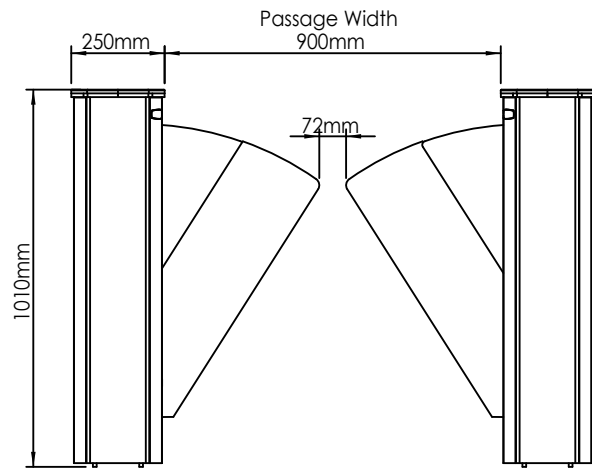

4

3

2

1

ASSA ABLOY			
DRAWING NAME: SG 600			
DRAWING NUMBER:			
DRAWN H.J.	DATE 17.11.2025	SIZE A4	REV 25-230253
SCALE: 1:1		SHEET: 1 OF 1	