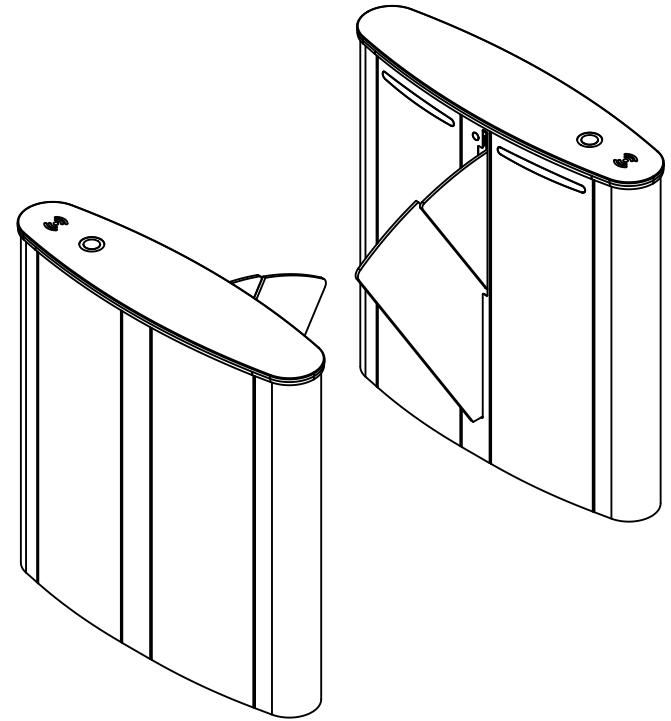

4

3

2

1

ASSA ABLOY			
DRAWING NAME: SG 600			
DRAWING NUMBER:			
DRAWN H.J.	DATE 17.11.2025	SIZE A4	REV 25-230253
SCALE: 1:1		SHEET: 1 OF 1	