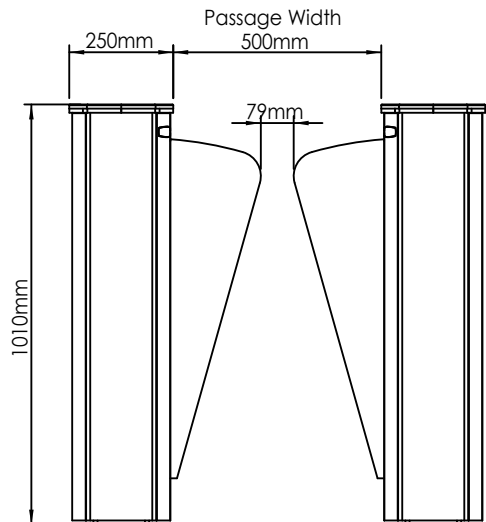

4

3

2

1

ASSA ABLOY			
DRAWING NAME: SG 600			
DRAWING NUMBER:			
DRAWN H.J.	DATE 17.11.2025	SIZE A4	REV 25-230253
SCALE: 1:1		SHEET: 1 OF 1	