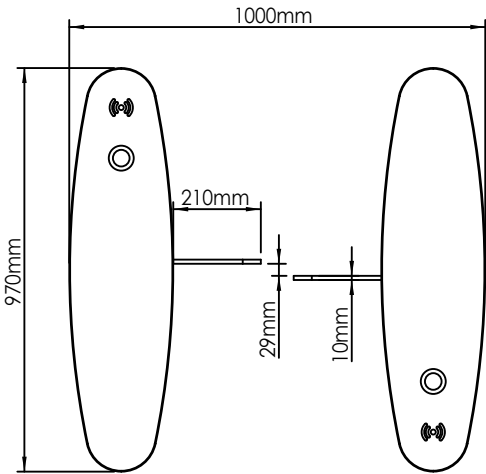

4

3

2

1

ASSA ABLOY			
DRAWING NAME: SG 600			
DRAWING NUMBER:			
DRAWN H.J.	DATE 17.11.2025	SIZE A4	REV 25-230253
SCALE: 1:1		SHEET: 1 OF 1	