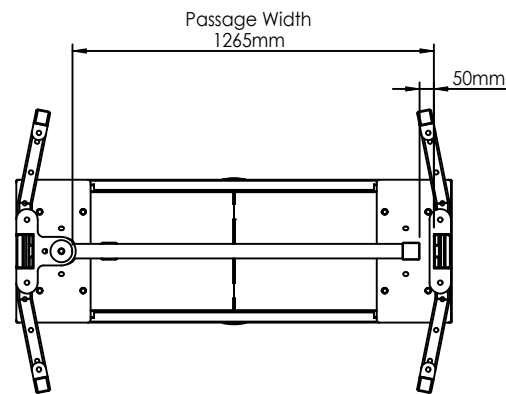

TOP VIEW

BOTTOM VIEW

<b>ASSA ABLOY</b>			
DRAWING NAME: FT 600-MS 120			
DRAWING NUMBER:			
DRAWN H.L.	DATE 16.02.2026	SIZE A4	REV Rev.002
SHEET: 1 OF 1			