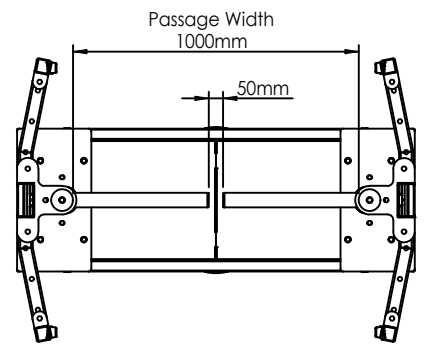

TOP VIEW

BOTTOM VIEW

ASSA ABLOY			
DRAWING NAME: FT 600 - MS 102			
DRAWING NUMBER:			
DRAWN H.L.	DATE 16.02.2026	SIZE A4	REV Rev.002
SHEET: 1 OF 1			