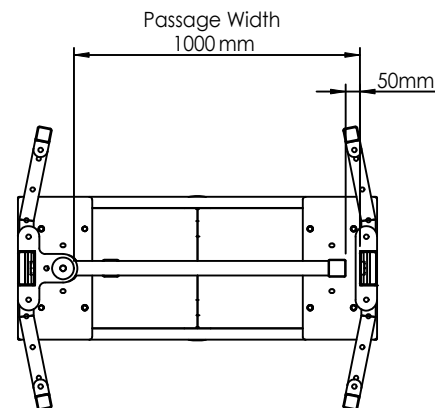

TOP VIEW

BOTTOM VIEW

ASSA ABLOY			
DRAWING NAME: FT 600-MS 100			
DRAWING NUMBER:			
DRAWN H.J.	DATE 06.02.2026	SIZE A4	REV Rev.002
SHEET: 1 OF 1			