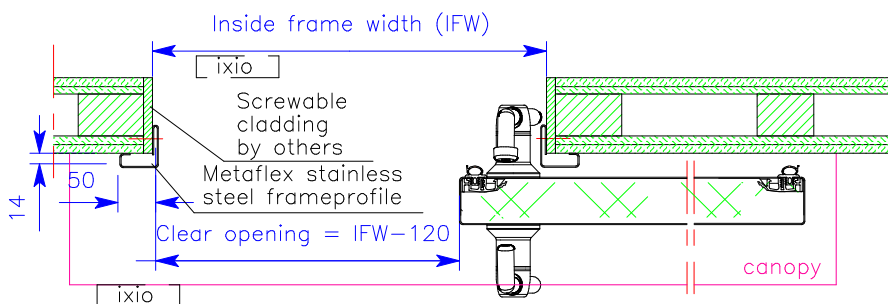

Open to the right

Door nr: —

Quantity: —

Remarks:	
Current:	230V / 50Hz socket 1P+1N+RA (by others)
Conduits:	5/8" conduits for electrical wiring (by others)
Wiring:	4 x 0,34 mm ² , shielded cables, 2m overlength (by others)
Isolators:	For current, switches and safeties delivered and mounted by others.
Floor:	—Floor must be level. —No corner profile in sliding space

- A: Switches
- B: Socket (current)
- C: Optional functions

ASSA ABLOY

Rev.:	Modificatie:	Datum:	Getekend:	Gecontr.:
Projectie		Schaal: nvt	Getekend: M.S.	Project:
		Maateenheid: mm	Gecontrl.: --	
		Datum: 22-04-2024	Project:	
On all our designs, drawings and other works belonging to us, our copyright and any other intellectual property rights rest.				
Door type: Medinox SDA-05				Formaat: A4
Situation: —		Dwg.no.: 40552S4R-210	Rev. 00	