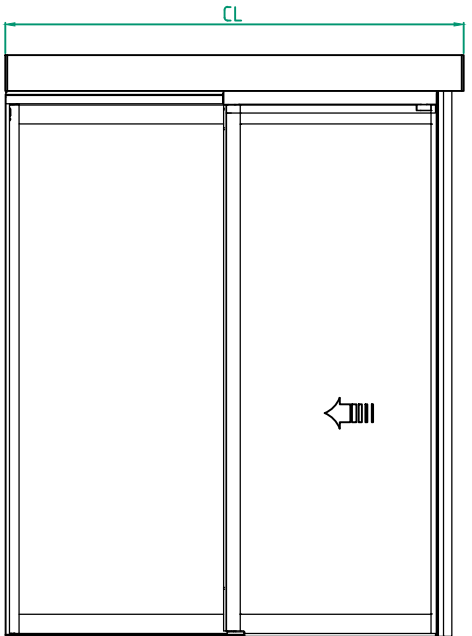

Customer:
Door id:
Project No:

Ref:
Date:
Sign:

Profile system
 EM PS-SB 4 Panel wall mounted
 EM PSL150

ENTRE MATIC
 4.0 1009389-EME!

© All rights in and to this material are the sole property of Entrematic AB. Rights reserved for changes without prior notice. Copying, scanning, alterations or modifications are expressly forbidden without the prior written consent of Entrematic AB.