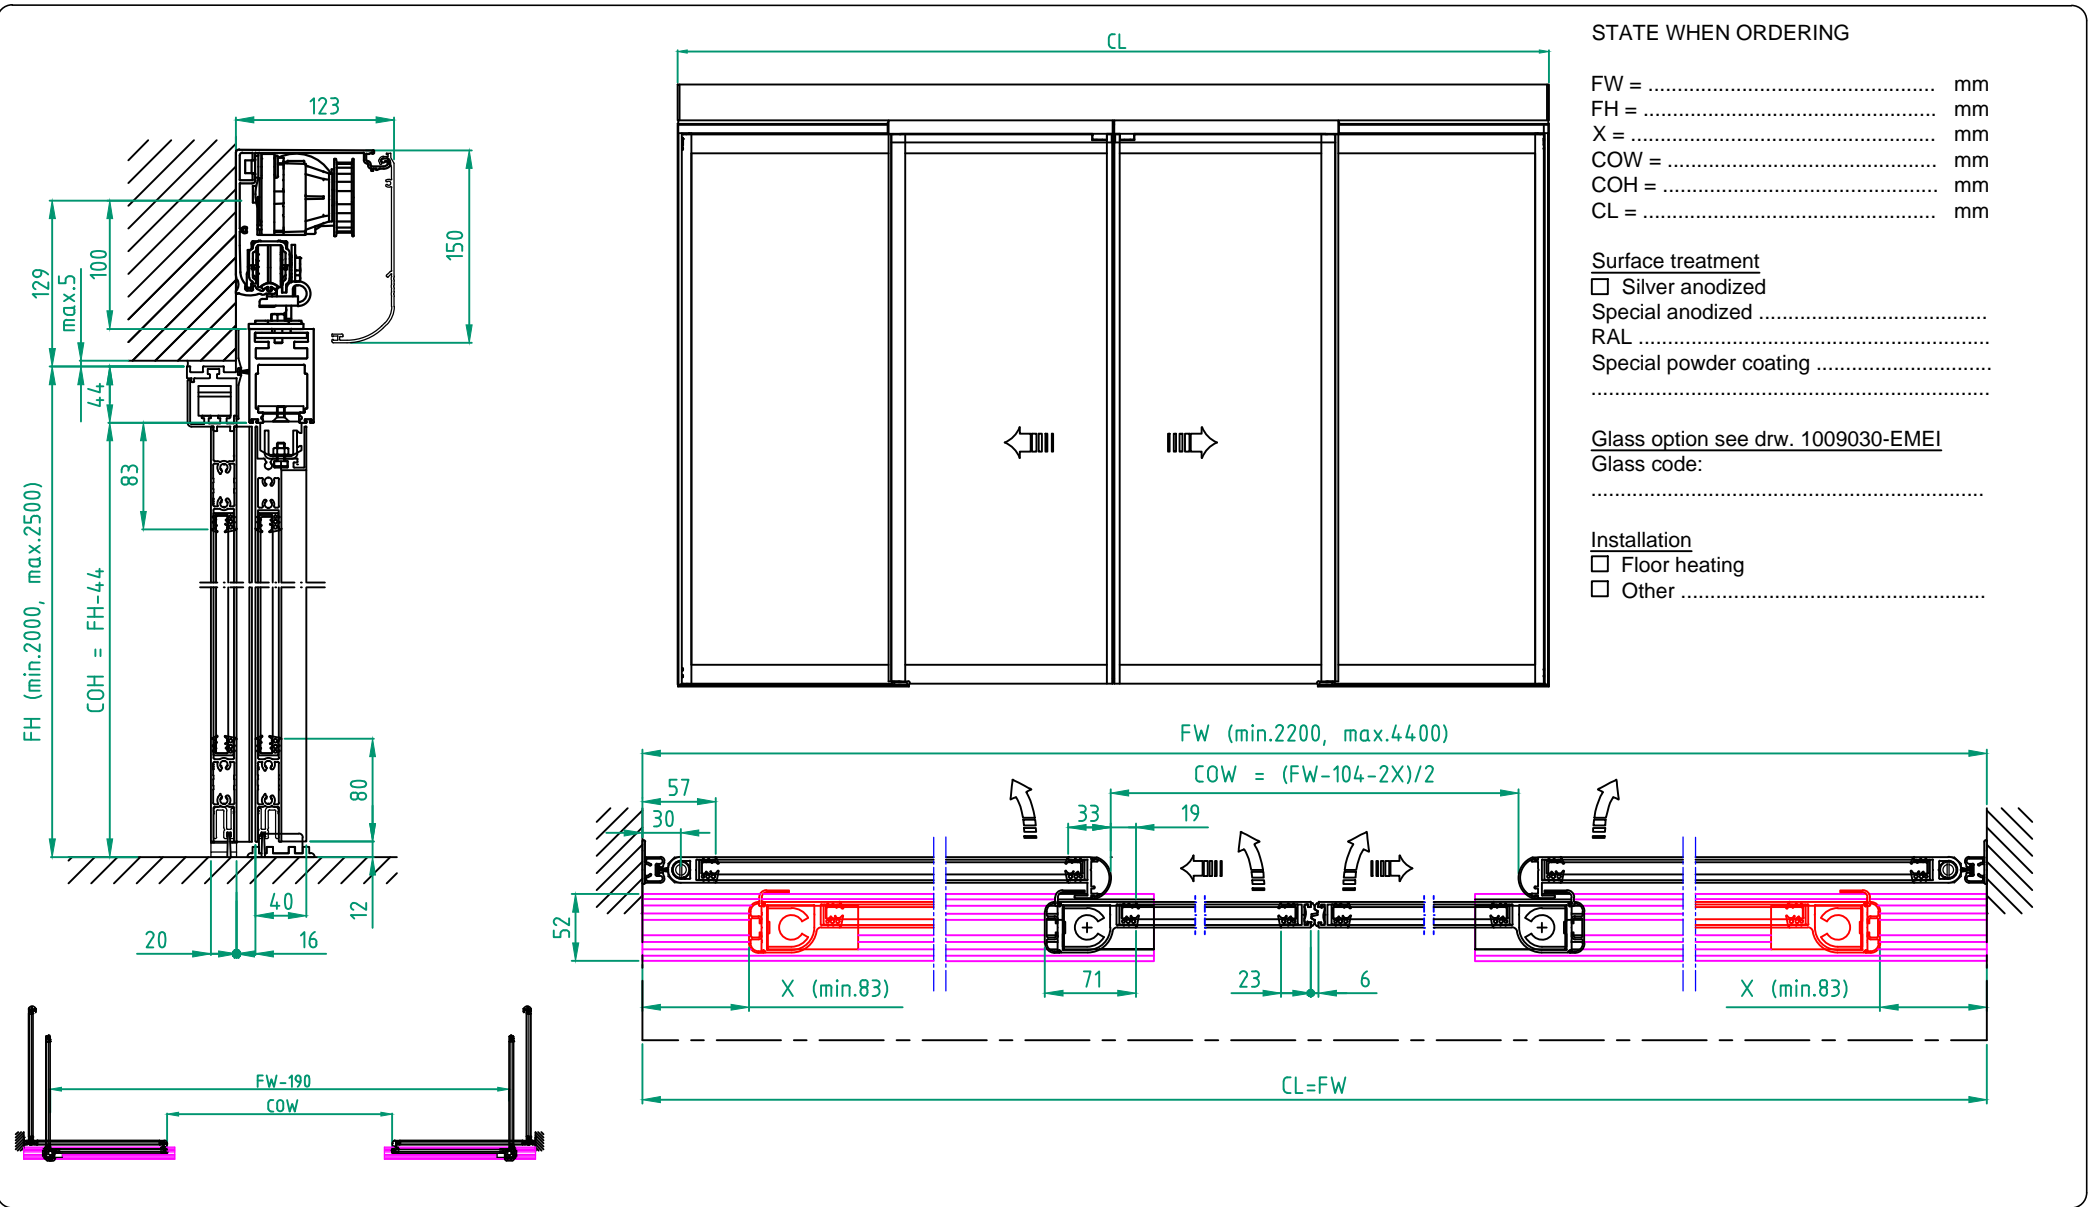

Customer:
Door id:
Project No:

Ref:
Date:
Sign:

Profile system
 EM PS-SB 4 Panel wall mounted
 EM PSL150

ENTRE MATIC
 4.0 1009389-EME!

© All rights in and to this material are the sole property of Entrematic AB. Rights reserved for changes without prior notice. Copying, scanning, alterations or modifications are expressly forbidden without the prior written consent of Entrematic AB.

STATE WHEN ORDERING

- FW = mm
- FH = mm
- X = mm
- COW = mm
- COH = mm
- CL = mm

- Surface treatment
- Silver anodized
 - Special anodized
 - RAL
 - Special powder coating

Glass option see drw. 1009030-EME1
 Glass code:

Limitation
 If 10 mm glass FW x FH = max. 6,3 m²
 If 12 mm glass FW x FH = max. 5,8 m²

- Installation
- Floor heating
 - Other

Customer: _____

Door id: _____

Project No: _____

Ref: _____

Date: _____

Sign: _____

Limitation

- If 10 mm glass FW x FH = max. 6,3 m²
- If 12 mm glass FW x FH = max. 5,8 m²

Installation

- Floor heating
- Other

Customer: _____

Door id: _____

Project No: _____

Ref: _____