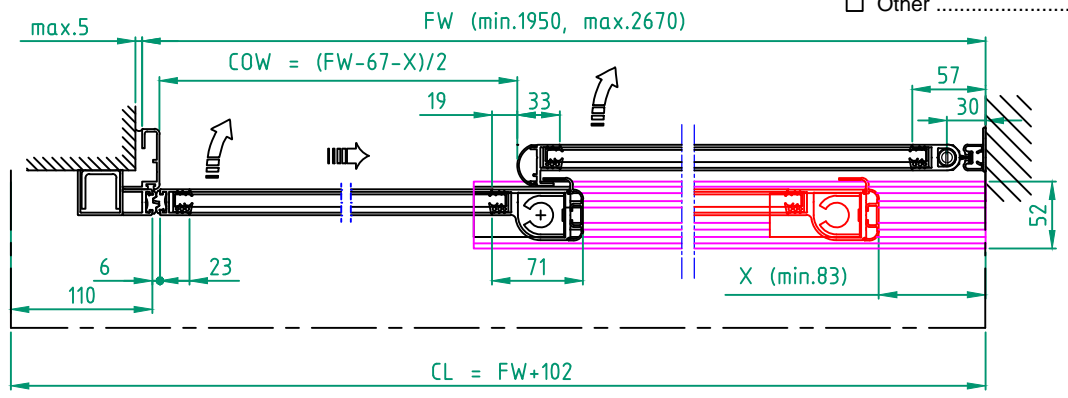

STATE WHEN ORDERING

- FW = mm
- FH = mm
- X = mm
- COW = mm
- COH = mm
- CL = mm

- Surface treatment
- Silver anodized
 - Special anodized
 - RAL
 - Special powder coating

Glass option see drw. 1009030-EME1
 Glass code:

Limitation
 If 10 mm glass FW x FH = max. 6,3 m²
 If 12 mm glass FW x FH = max. 5,8 m²

- Installation
- Floor heating
 - Other

Customer: _____

Door id: _____

Project No: _____

Ref: _____

Date: _____

Sign: _____

Profile system
 EM PS-SB 2 Panel wall mounted opening left
 EM PSL150

ENTRE MATIC

4.0 1009389-EME1

© All rights in and to this material are the sole property of Entrematic AB. Rights reserved for changes without prior notice. Copying, scanning, alterations or modifications are expressly forbidden without the prior written consent of Entrematic AB.

STATE WHEN ORDERING

- FW = mm
- FH = mm
- X = mm
- COW = mm
- COH = mm
- CL = mm

Surface treatment

- Silver anodized
- Special anodized
- RAL
- Special powder coating

Glass option see drw. 1009030-EME1

Glass code: