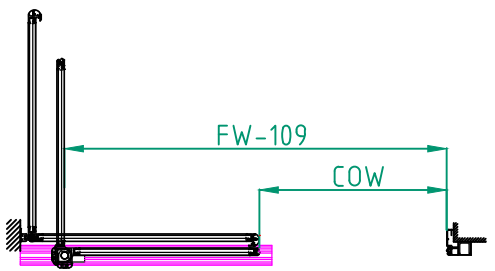

Customer:
Door id:
Project No:

Ref:
Date:
Sign:

Profile system
 EM PS-SB 4 Panel wall mounted
 EM PSL150

ENTRE MATIC
 4.0 1009389-EME!

© All rights in and to this material are the sole property of Entrematic AB. Rights reserved for changes without prior notice. Copying, scanning, alterations or modifications are expressly forbidden without the prior written consent of Entrematic AB.

STATE WHEN ORDERING

- FW = mm
- FH = mm
- X = mm
- COW = mm
- COH = mm
- CL = mm

- Surface treatment
- Silver anodized
 - Special anodized
 - RAL
 - Special powder coating

Glass option see drw. 1009030-EME1
 Glass code:

Limitation
 If 10 mm glass FW x FH = max. 6,3 m²
 If 12 mm glass FW x FH = max. 5,8 m²

- Installation
- Floor heating
 - Other

Customer: _____

Door id: _____

Project No: _____

Ref: _____

Date: _____

Sign: _____