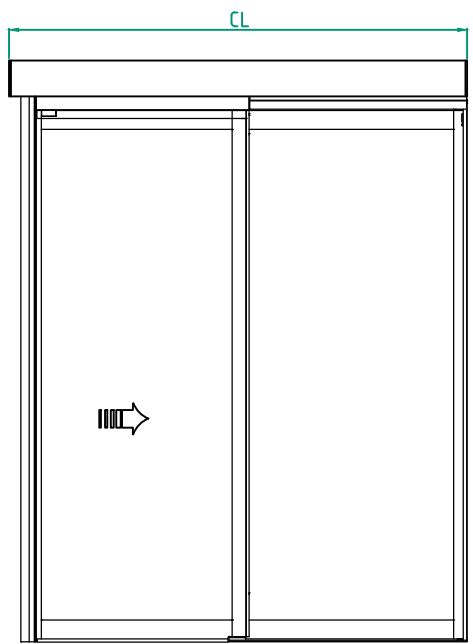

Limitation
 If 10 mm glass FW x FH = max. 6,3 m²
 If 12 mm glass FW x FH = max. 5,8 m²

- Installation
- Floor heating
 - Other

Customer: _____

Door id: _____

Project No: _____

Ref: _____

Date: _____

Sign: _____

Profile system
 EM PS-SB 2 Panel wall mounted opening left
 EM PSL150

ENTRE MATIC

4.0 1009389-EME1

© All rights in and to this material are the sole property of Entrematic AB. Rights reserved for changes without prior notice. Copying, scanning, alterations or modifications are expressly forbidden without the prior written consent of Entrematic AB.