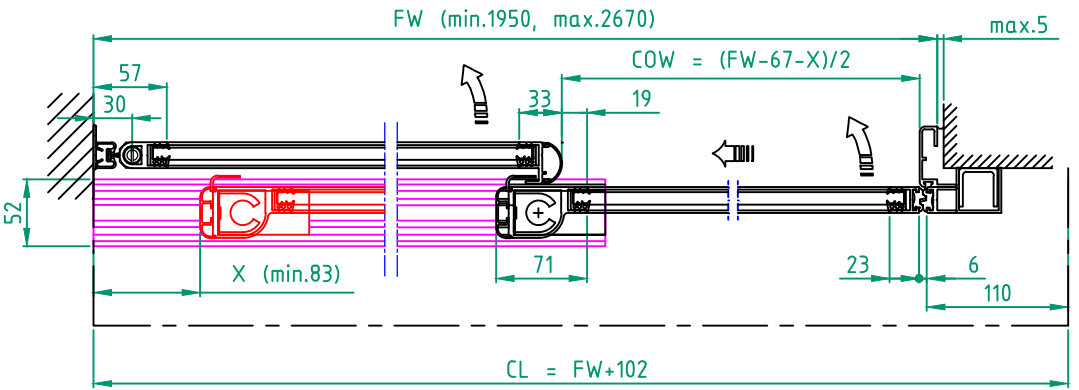

Customer:
Door id:
Project No:

Ref:
Date:
Sign:

Profile system
 EM PS-SB 4 Panel wall mounted
 EM PSL150

ENTRE MATIC
 4.0 1009389-EME!

© All rights in and to this material are the sole property of Entrematic AB. Rights reserved for changes without prior notice. Copying, scanning, alterations or modifications are expressly forbidden without the prior written consent of Entrematic AB.

STATE WHEN ORDERING

- FW = mm
- FH = mm
- X = mm
- COW = mm
- COH = mm
- CL = mm

- Surface treatment
- Silver anodized
 - Special anodized
 - RAL
 - Special powder coating

Glass option see drw. 1009030-EME1
 Glass code:

Limitation
 If 10 mm glass FW x FH = max. 6,3 m²
 If 12 mm glass FW x FH = max. 5,8 m²

- Installation
- Floor heating
 - Other

Customer: _____

Door id: _____

Project No: _____

Ref: _____

Date: _____

Sign: _____

Limitation

- If 10 mm glass FW x FH = max. 6,3 m²
- If 12 mm glass FW x FH = max. 5,8 m²

Installation

- Floor heating
- Other

Customer: _____

Door id: _____

Project No: _____

Ref: _____