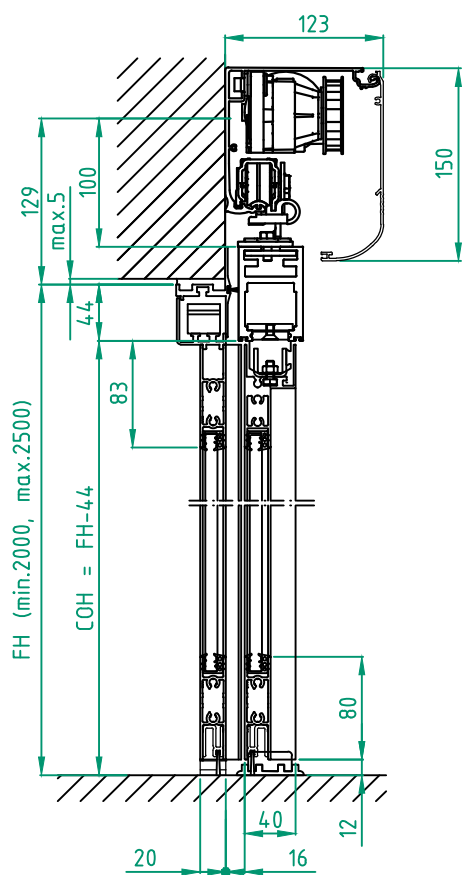

Customer:
Door id:
Project No:

Ref:
Date:
Sign:

Profile system
 EM PS-SB 4 Panel wall mounted
 EM PSL150

ENTRE MATIC
 4.0 1009389-EME!

© All rights in and to this material are the sole property of Entrematic AB. Rights reserved for changes without prior notice. Copying, scanning, alterations or modifications are expressly forbidden without the prior written consent of Entrematic AB.

STATE WHEN ORDERING

- FW = mm
- FH = mm
- X = mm
- COW = mm
- COH = mm
- CL = mm

- Surface treatment
- Silver anodized
 - Special anodized
 - RAL
 - Special powder coating

Glass option see drw. 1009030-EME1
 Glass code:

Limitation
 If 10 mm glass FW x FH = max. 6,3 m²
 If 12 mm glass FW x FH = max. 5,8 m²

- Installation
- Floor heating
 - Other

Customer: _____

Door id: _____

Project No: _____

Ref: _____

Date: _____

Sign: _____

Limitation

- If 10 mm glass FW x FH = max. 6,3 m²
- If 12 mm glass FW x FH = max. 5,8 m²

Installation

- Floor heating
- Other

Customer: _____

Door id: _____

Project No: _____

Ref: _____