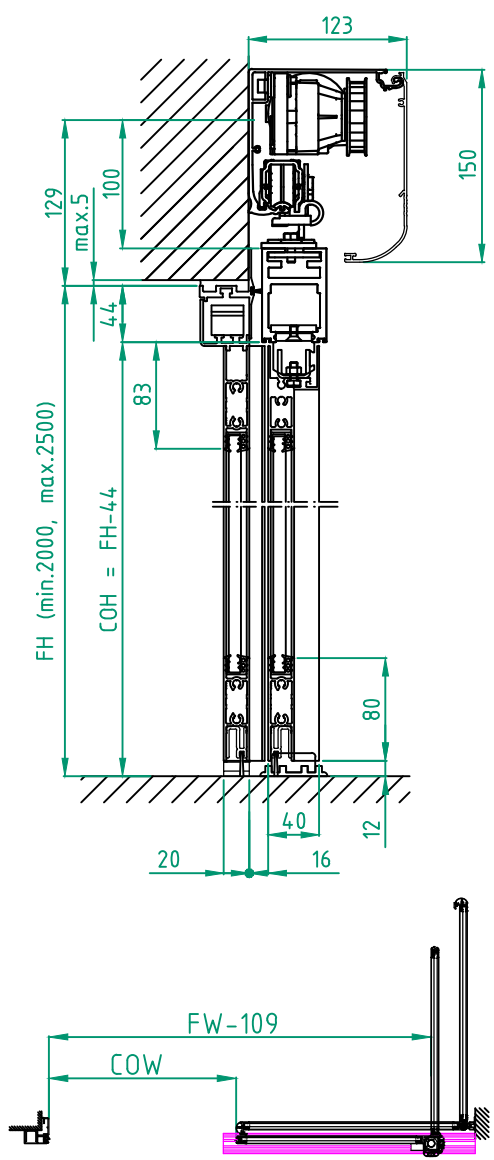

STATE WHEN ORDERING

- FW = mm
- FH = mm
- X = mm
- COW = mm
- COH = mm
- CL = mm

- Surface treatment
- Silver anodized
 - Special anodized
 - RAL
 - Special powder coating

Glass option see drw. 1009030-EME1
 Glass code:

Limitation
 If 10 mm glass FW x FH = max. 6,3 m²
 If 12 mm glass FW x FH = max. 5,8 m²

- Installation
- Floor heating
 - Other

Customer: _____

Door id: _____

Project No: _____

Ref: _____

Date: _____

Sign: _____

Profile system
 EM PS-SB 2 Panel wall mounted opening left
 EM PSL150

ENTRE MATIC

4.0 1009389-EME1

© All rights in and to this material are the sole property of Entrematic AB. Rights reserved for changes without prior notice. Copying, scanning, alterations or modifications are expressly forbidden without the prior written consent of Entrematic AB.

Limitation

- If 10 mm glass FW x FH = max. 6,3 m²
- If 12 mm glass FW x FH = max. 5,8 m²

Installation

- Floor heating
- Other

Customer: _____

Door id: _____

Project No: _____

Ref: _____